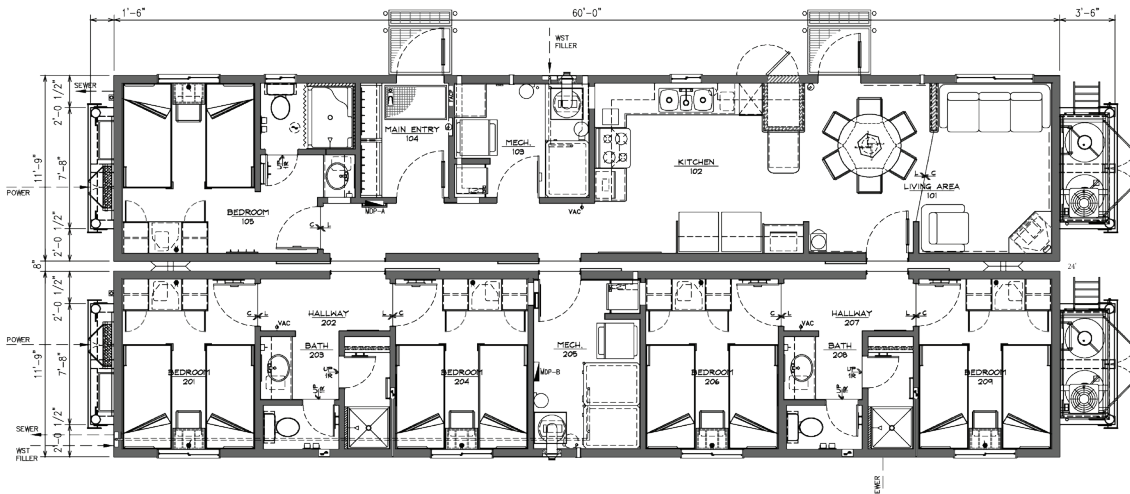

**Komplete**  
MODULAR SOLUTIONS

FieldREADY™

**Double Occupancy**  
// TEXAS CAMP

24' x 60'

10-bed Skidded Double Occupancy Texas Camp

### This Structure Contains:

- (5) double occupancy bedrooms
- (6) seat dining area
- Full residential-style kitchen
- Stand-up coolers & freezers
- Recreation room
- (3) private washrooms w/private sinks, toilets, & showers
- Mudroom entrance
- Personal in-room desk and chair
- Manufactured with upgraded finishes and amenities
- Air conditioned/climate controlled for all season comfort
- Personal flat-screen TV's
- Internet, satellite, and cable TV ready
- Venetian blind window coverings
- Premium shared laundry area
- Central vacuum
- Quick connect utility harnesses
- Heavy duty skids for ease of transport and installation