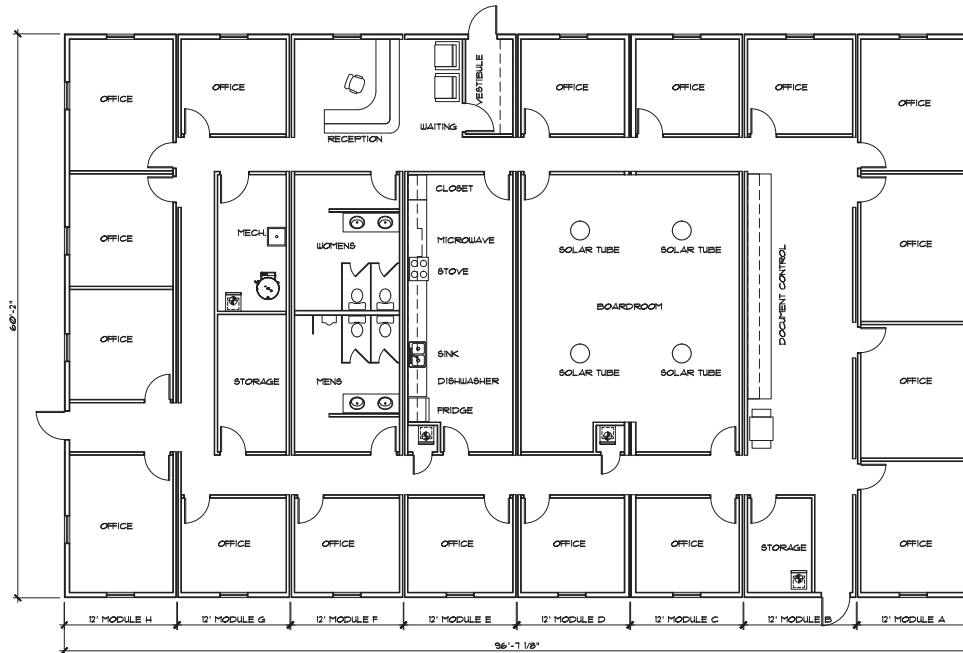

Komplete
MODULAR SOLUTIONS

Field READY™

96'x60' Office Complex
// SITE OFFICE

96'x60'

Frameless Office Complex

Highlights

This Structure Contains:

- (17) Partitioned offices
- Extra-large boardroom w/solar tubes
- Entryway reception desk & vestibule
- Men's & Women's washrooms
- Document control area
- Ample storage
- Kitchen area w/fridge, dishwasher, sink, stove, & microwave
- Manufactured with upgraded finishes and amenities
- Venetian blind window coverings
- Fall restraint on roof
- Air conditioned & climate-controlled environment

Komplete
MODULAR SOLUTIONS

Field **READY**™

96'x60' Office Complex
// SITE OFFICE

96'x60'

Frameless Office Complex