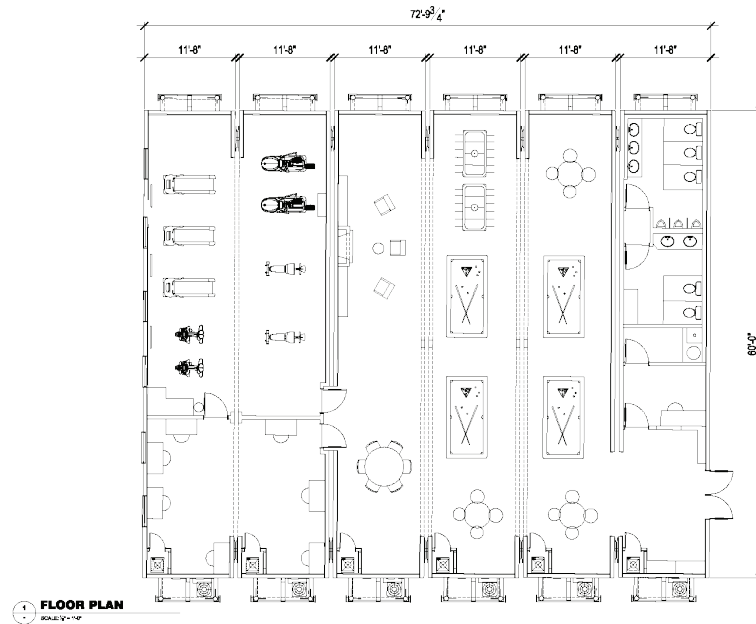

Komplete
MODULAR SOLUTIONS

FieldREADY™

72' x 60'

// RECREATION-FITNESS-OFFICE UNIT

72'-9 3/4" x 60'-0"

6-unit Skidded Recreation-Fitness-Office Unit

Highlights

This Structure Contains:

- Furnished with commercial gym equipment as per client specifications
- Commercial rubber gym flooring
- Lounge area with gas fireplace and built-ins
- Partitioned office area with cubicles
- Manufactured with upgraded finishes and amenities
- Venetian blind window coverings
- Fall restraint on roof
- Heavy duty skid for ease of transport and installation
- Flat screen TV's
- Twin ply flooring throughout
- 2'x6' construction throughout
- Air conditioned & climate-controlled environment
- Aluminum stairs & landings c/w handrails

Komplete
MODULAR SOLUTIONS

FieldREADY™

72' x 60'

// RECREATION-FITNESS-OFFICE UNIT

72'-9 3/4" x 60'-0"

6-unit Skidded Recreation-Fitness-Office Unit

COMMERCIAL FITNESS EQUIPMENT | RUBBER GYM FLOORING | HEAVY DUTY SKIDS | UPGRADED FINISHES | CLIMATE CONTROLLED