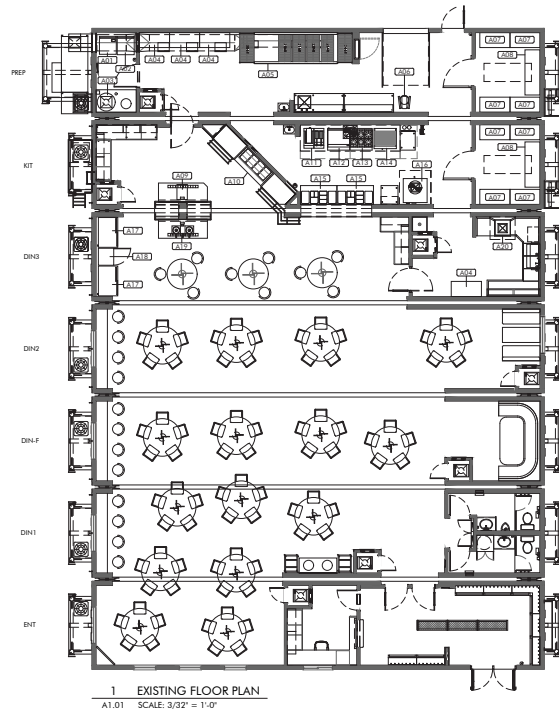

**Komplete**  
MODULAR SOLUTIONS

Field READY™

**7-Unit**

// KITCHEN-DINER

84'-0" x 60'-0"

7-unit Skidded Kitchen-Diner

### This Structure Contains:

- 125psf roof snow load
- Industrial grade appliances
- Well-lit open concept seating
- Accessible food pick-up area
- Walk-in cooler & freezers
- Oversized windows
- Male & female washrooms
- Bootroom/mudroom area
- Premium laundry area
- Large dishpit area
- Large Camp Manager's office (or commissary)
- Quick connect utility harnesses
- Heavy duty skids for ease of transport and installation