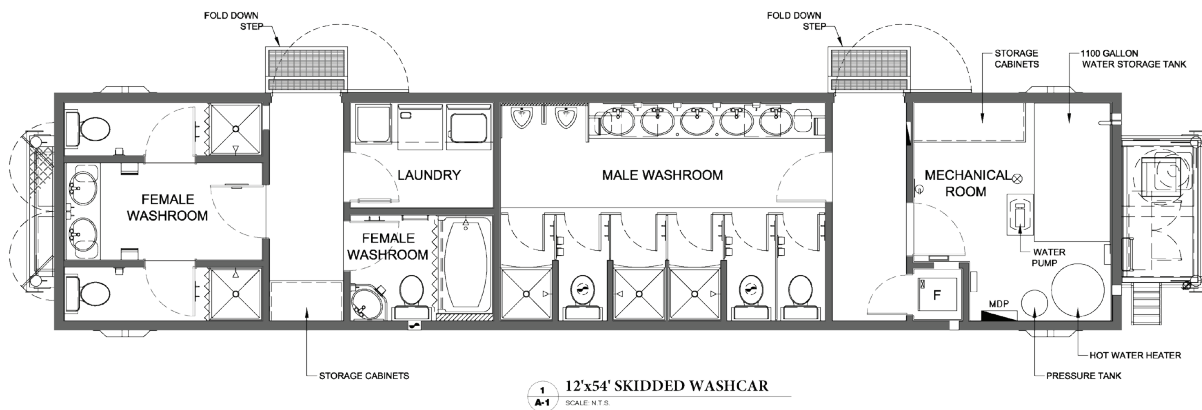

Komplete
MODULAR SOLUTIONS

FieldREADY™

12' x 54'
// WASHCAR

12' x 54'

12' x 54' Skidded Washcar (w>Showers)

Highlights

This Structure Contains:

- Dual entrance (Male & Female)
- 1100 Gallon Internal Water Storage
- (5) Stand-up Oversized Showers
- (1) Full-size Tub
- (6) Toilets
- (2) Urinals
- (8) Sinks
- Full-size Washer & Dryer
- Laundry Tub
- Fold down steps & landings
- Manufactured with upgraded finishes and amenities
- Quick connect utility harnesses
- Heavy duty skid for ease of transport and installation

Komplete
MODULAR SOLUTIONS

FieldREADY™

12' x 54'
// WASHCAR

12' x 54'

12' x 54' Skidded Washcar (w/Showers)

PRIVATE BATHROOMS | FULL SIZE SHOWERS | SKIDDED | UPGRADED FINISHINGS | CLIMATE CONTROLLED

www.komplete.ca