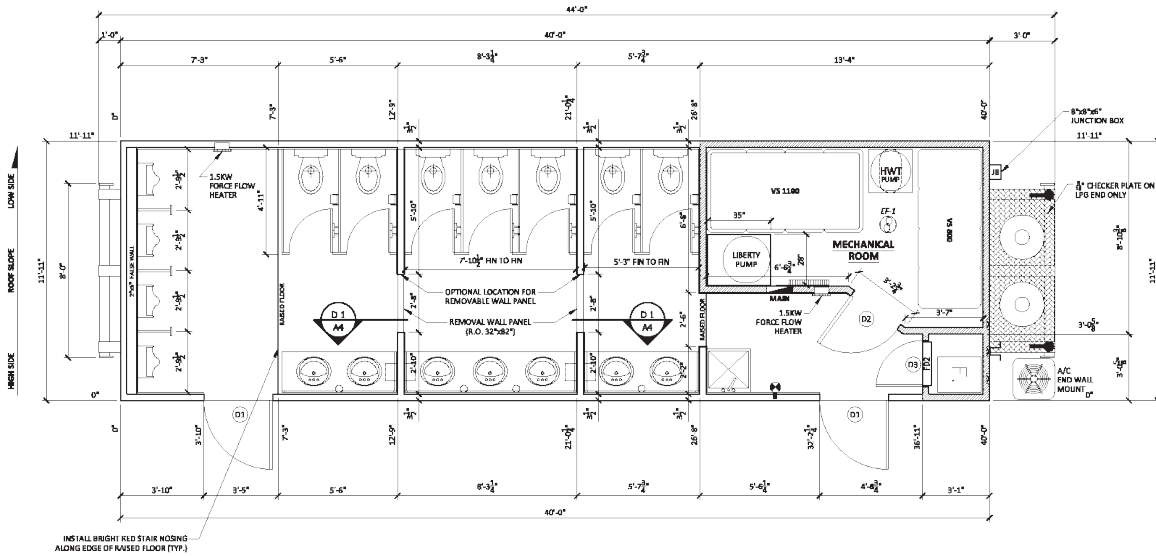

Komplete
MODULAR SOLUTIONS

FieldREADY™

12' x 40'
// WASHCAR

12' x 40'

12' x 40' Skidded Washcar

Highlights

This Structure Contains:

- Dual entrance (Male & Female)
- 1100 Gallon Internal Sewage Storage
- 800 Gallon Internal Water Storage
- (2) 420lb. Propane Tanks
- (7) Toilets
- (4) Urinals
- (7) Sinks
- (1) Mop Sink
- Manufactured with upgraded finishes and amenities
- Quick connect utility harnesses
- Heavy duty skid for ease of transport and installation

Komplete
MODULAR SOLUTIONS

FieldREADY™

12' x 40'
// WASHCAR

12' x 40'

12' x 40' Skidded Washcar