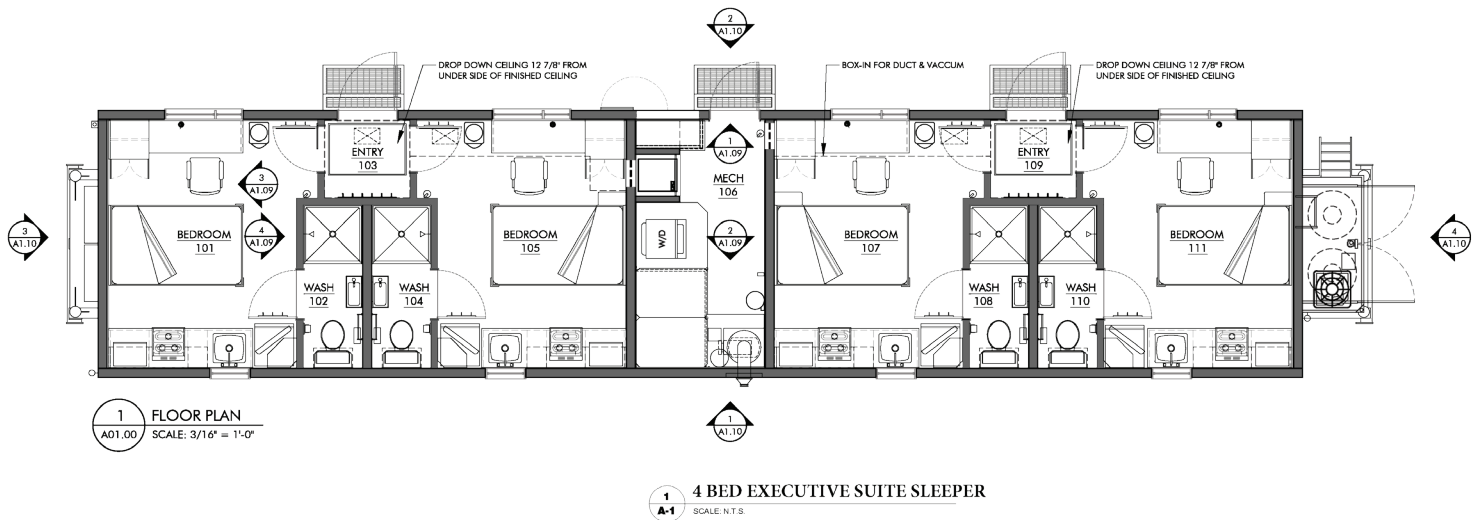

Komplete
MODULAR SOLUTIONS

FieldREADY™

Executive Style
// SUITE SLEEPER

13'-9" x 62'

4-bed Skidded Executive Suite Sleeper

Highlights

This Structure Contains:

- Mudroom entrance
- (4) bedrooms
- (4) bathrooms
- (4) kitchens
- In-room microwave, fridge, & stove
- In-room desk w/chair
- 54'x80' full size bed
- Oversized shower
- Shared laundry w/full-size washer/dryer
- 400-gallon internal water storage
- Central vacuum
- Large-screen TV in each room
- (2) 420lb. propane tanks
- Climate controlled environment
- Manufactured with upgraded finishes and amenities
- Internet, satellite, and cable TV ready
- Venetian blind window coverings
- Quick connect utility harnesses
- Heavy duty skid for ease of transport and installation

Komplete
MODULAR SOLUTIONS

FieldREADY™

Executive Style
// SUITE SLEEPER

13'-9" x 62'

4-bed Skidded Executive Suite Sleeper

PRIVATE ROOMS | INSUITE KITCHENS | ENSUITE WASHROOMS | EXECUTIVE STYLE | UPGRADED FINISHES | CLIMATE CONTROLLED