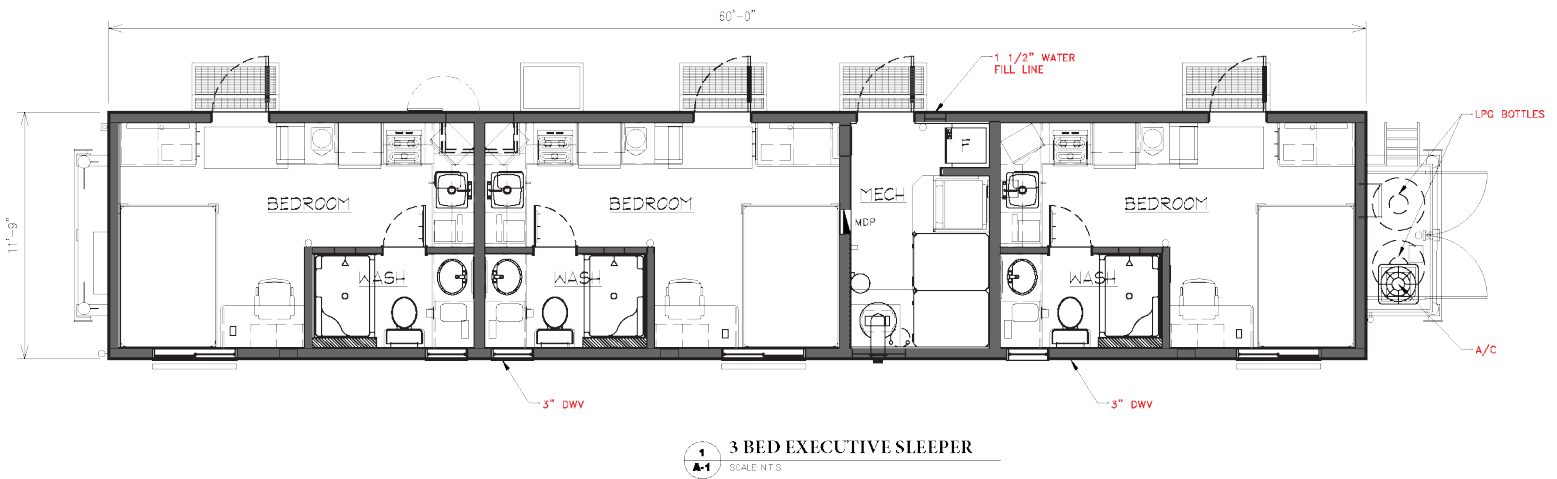

Komplete
MODULAR SOLUTIONS

FieldREADY™

Executive Style
// WET SLEEPER

11'-9" x 60'

3-bed Skidded Executive Wet Sleeper

Highlights

This Structure Contains:

- (3) bedrooms
- (3) full bathrooms
- (3) kitchens
- 54'x80' full size bed
- Oversized shower
- Shared laundry w/full-size washer/dryer
- 11 cubic foot frost-free fridge/freezer
- RV-style propane burner/stove
- Microwave
- 400-gallon internal water storage
- Central vacuum
- In room desks w/chairs
- Large-screen TV in each room
- (2) 420lb. propane tanks
- Climate controlled environment.
- Manufactured with upgraded finishes and amenities
- Internet, satellite, and cable TV ready
- Venetian blind window coverings
- Quick connect utility harnesses
- Heavy duty skid for ease of transport and installation

Komplete
MODULAR SOLUTIONS

FieldREADY™

Executive Style
// WET SLEEPER

11'-9" x 60'

3-bed Skidded Executive Wet Sleeper