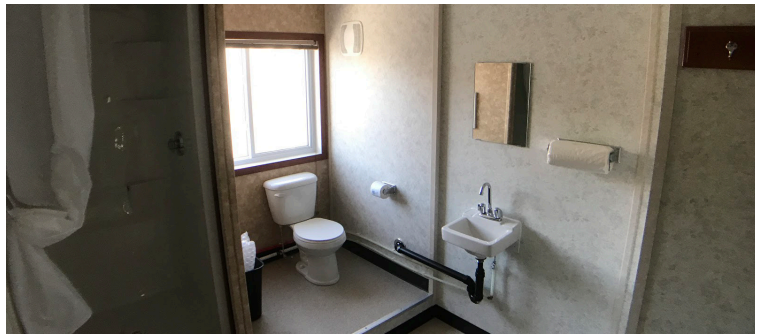

### This Structure Contains:

- Private entrances
- 800 Gallon Internal Water Storage
- (6) Private Washrooms each w/Shower, Toilet, Sink, & Bench
- Full Mechanical Room
- Laundry Tub
- Fold down steps & landings
- (2) 420lb. propane tanks
- Manufactured with upgraded finishes and amenities
- Quick connect utility harnesses
- Heavy duty skid for ease of transport and installation

**Komplete**  
MODULAR SOLUTIONS

FieldREADY™

**12' x 56'**  
// WASHCAR

12' x 56'

12' x 56' Skidded Washcar (w>Showers)

PRIVATE BATHROOMS | FULL SIZE SHOWERS | SKIDDED | UPGRADED FINISHINGS | CLIMATE CONTROLLED