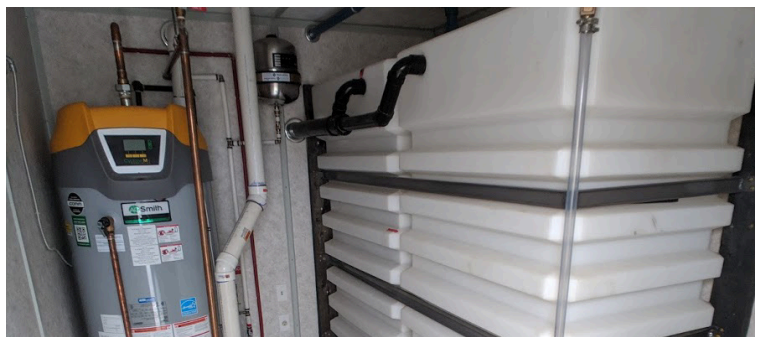

### This Structure Contains:

- Private entrances
- 800 Gallon Internal Water Storage
- (6) Private Washrooms each w/Shower, Toilet, Sink, & Bench
- Full Mechanical Room
- Laundry Tub
- Fold down steps & landings
- (2) 420lb. propane tanks
- Manufactured with upgraded finishes and amenities
- Quick connect utility harnesses
- Heavy duty skid for ease of transport and installation

**Komplete**  
MODULAR SOLUTIONS

FieldREADY™

**12' x 56'**  
// WASHCAR

12' x 56'

12' x 56' Skidded Washcar (w>Showers)

PRIVATE BATHROOMS | FULL SIZE SHOWERS | SKIDDED | UPGRADED FINISHINGS | CLIMATE CONTROLLED