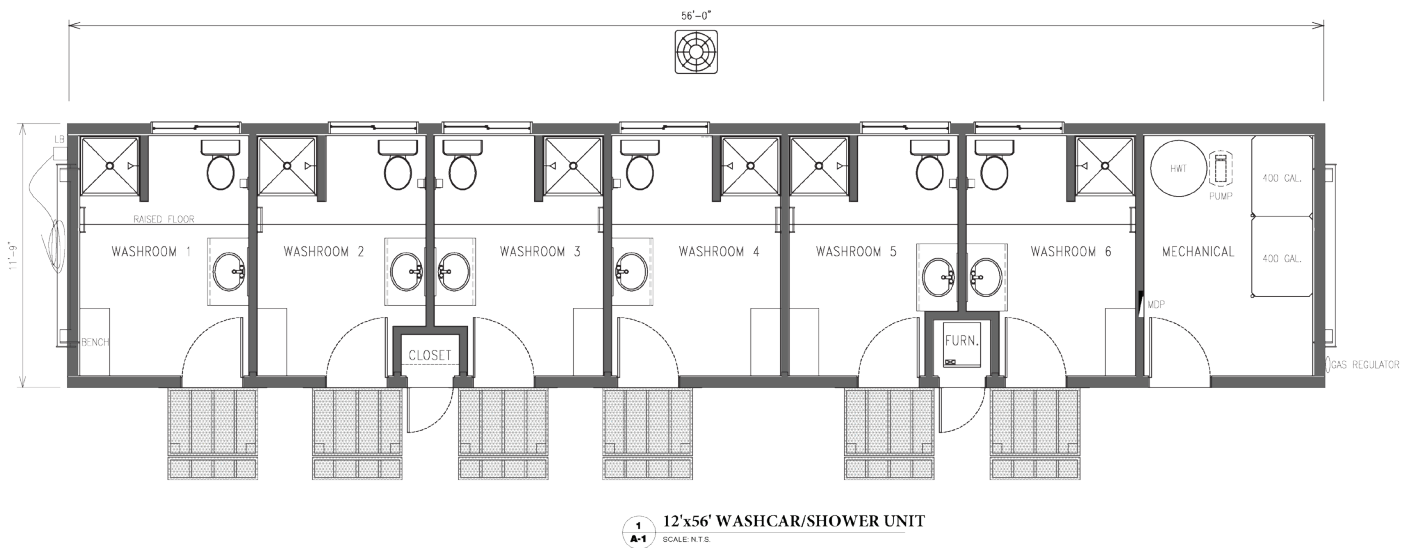

**Komplete**  
MODULAR SOLUTIONS

FieldREADY™

**12' x 56'**  
// WASHCAR

12' x 56'

12' x 56' Skidded Washcar (w>Showers)

### This Structure Contains:

- Private entrances
- 800 Gallon Internal Water Storage
- (6) Private Washrooms each w/Shower, Toilet, Sink, & Bench
- Full Mechanical Room
- Laundry Tub
- Fold down steps & landings
- (2) 420lb. propane tanks
- Manufactured with upgraded finishes and amenities
- Quick connect utility harnesses
- Heavy duty skid for ease of transport and installation

**Komplete**  
MODULAR SOLUTIONS

FieldREADY™

**12' x 56'**  
// WASHCAR

12' x 56'

12' x 56' Skidded Washcar (w>Showers)

PRIVATE BATHROOMS | FULL SIZE SHOWERS | SKIDDED | UPGRADED FINISHINGS | CLIMATE CONTROLLED