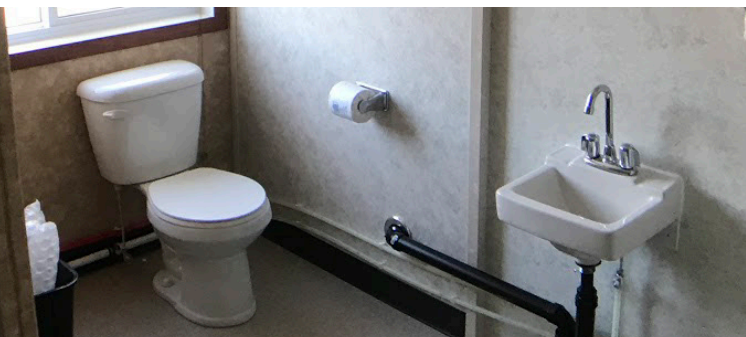

**Komplete**  
MODULAR SOLUTIONS

FieldREADY™

**12' x 56'**  
// WASHCAR

12' x 56'

12' x 56' Skidded Washcar (w>Showers)

### This Structure Contains:

- Private entrances
- 800 Gallon Internal Water Storage
- (6) Private Washrooms each w/Shower, Toilet, Sink, & Bench
- Full Mechanical Room
- Laundry Tub
- Fold down steps & landings
- (2) 420lb. propane tanks
- Manufactured with upgraded finishes and amenities
- Quick connect utility harnesses
- Heavy duty skid for ease of transport and installation

**Komplete**  
MODULAR SOLUTIONS

FieldREADY™

**12' x 56'**  
// WASHCAR

12' x 56'

12' x 56' Skidded Washcar (w>Showers)

PRIVATE BATHROOMS | FULL SIZE SHOWERS | SKIDDED | UPGRADED FINISHINGS | CLIMATE CONTROLLED