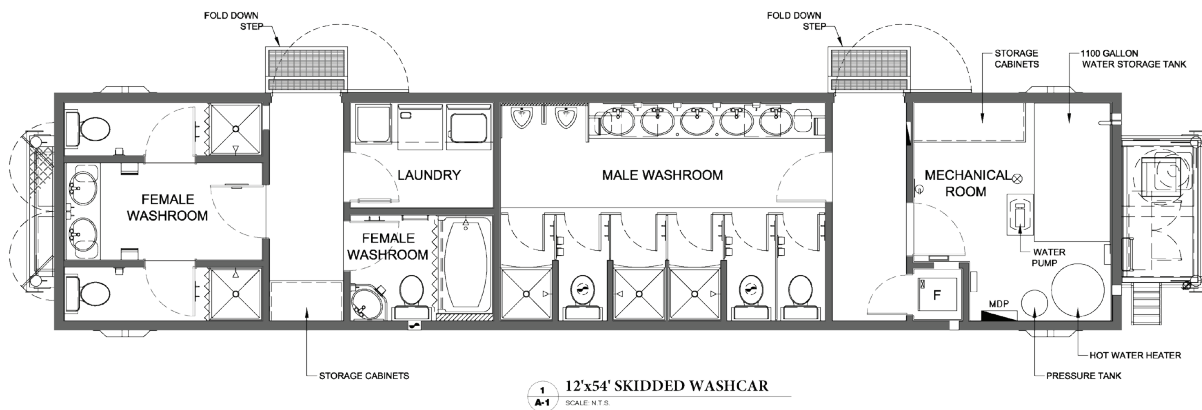

**Komplete**  
MODULAR SOLUTIONS

FieldREADY™

**12' x 54'**  
// WASHCAR

12' x 54'

12' x 54' Skidded Washcar (w>Showers)

### This Structure Contains:

- Dual entrance (Male & Female)
- 1100 Gallon Internal Water Storage
- (2) 420lb. Propane Tanks
- (5) Stand-up Oversized Showers
- (1) Full-size Tub
- (6) Toilets
- (2) Urinals
- (8) Sinks
- Full-size Washer & Dryer
- Laundry Tub
- Fold down steps & landings
- (2) 420lb. propane tanks
- Manufactured with upgraded finishes and amenities
- Quick connect utility harnesses
- Heavy duty skid for ease of transport and installation

**Komplete**  
MODULAR SOLUTIONS

FieldREADY™

12' x 54'  
// WASHCAR

12' x 54'

12' x 54' Skidded Washcar (w>Showers)